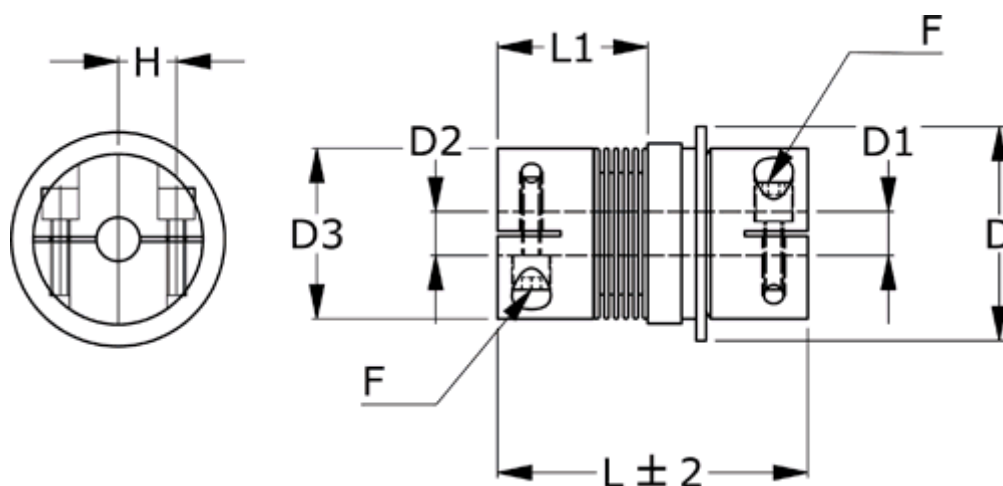

Data Sheet

Article number: 335012001384242C1

Description: Safety coupling BKK 200 synchronous
Length 138 mm, bore 42/42 mm, TKn max 90 NM

Measures

D = 109

D1 = 42

D2 = 42

D3 = 90.0

F = M12

H = 31.0

L = 138

L1 = 75.0

Nom. torque NM (TKn) = 90NM overload torque range 1

Position engagement = C = Synchronous

s = 2.0